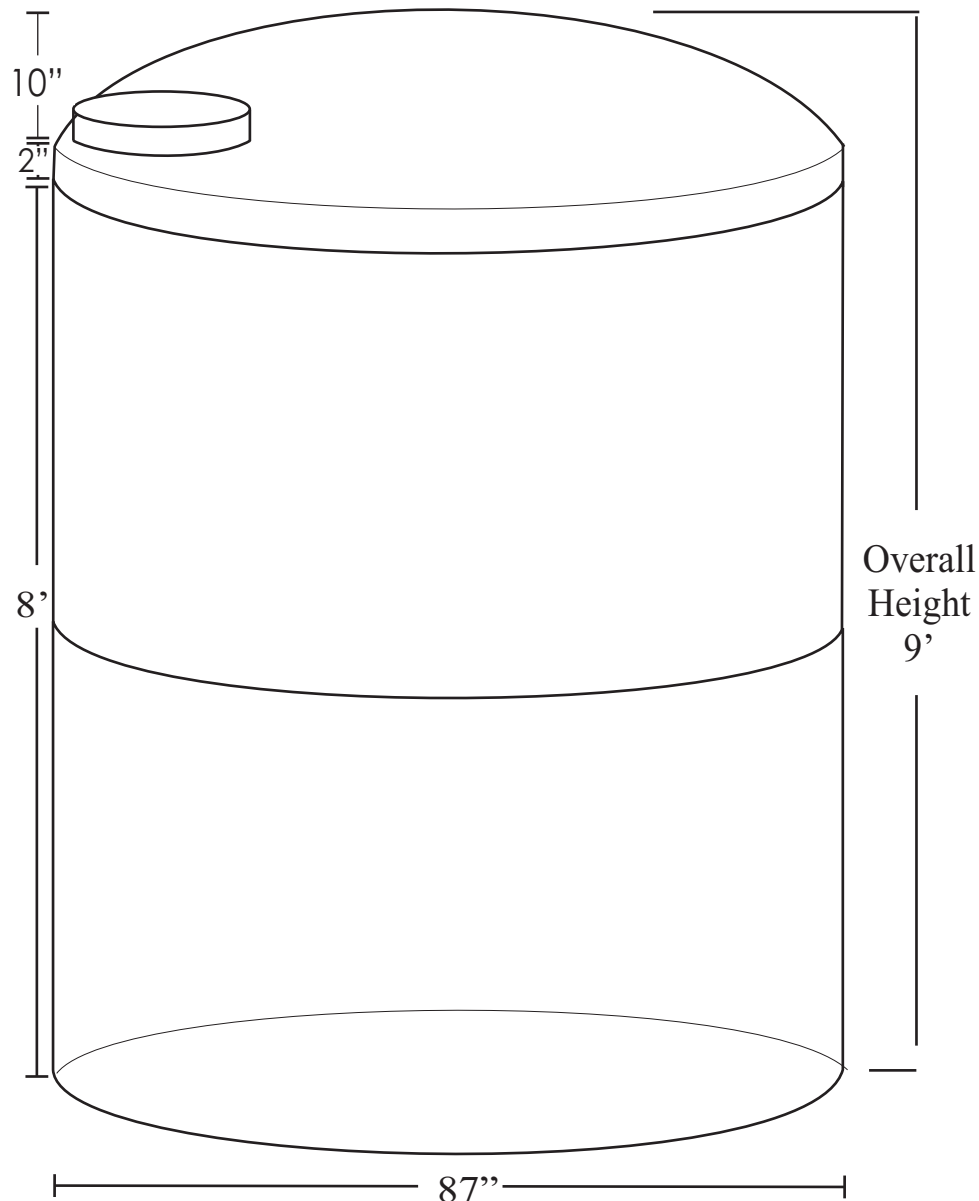

2150 Gallon Tank

Dome Top Tank Without Tie Downs

Lids

4" Vented

8" Vented or Non

16" Vented or Non (maximum)

Fittings

Plastic or PVC are available ranging in size from 1/2" to 3"

Flanges

Range from 2" to 12" and must be welded in

All of our tanks are made with FDA approved Resin