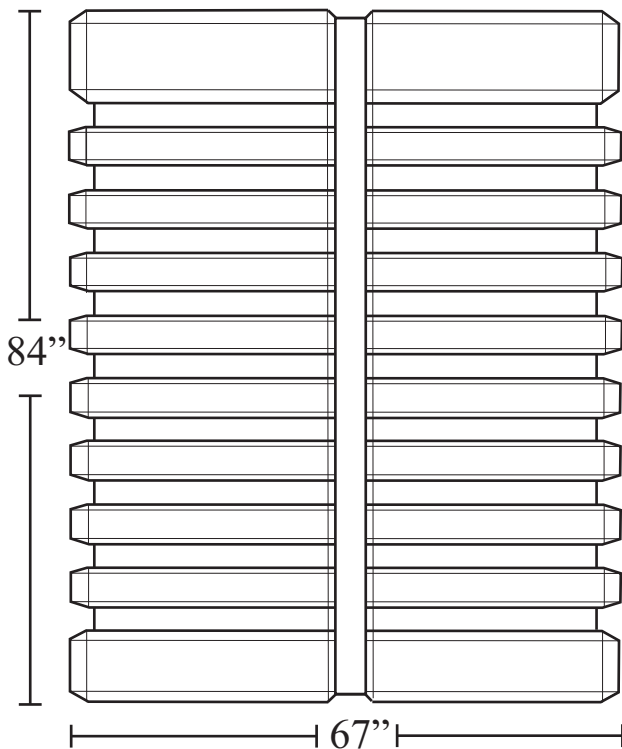

VS 800

800 Gallon Vertical Ribbed Tank

This tank includes a lid, and 1 fitting of your choice up to 2"
(This tank requires a steel frame)

Fittings

(Are not able to be placed in the ribbed area)

Fittings may be or plastic. Sizes range from ½" to 4"

Lids

4" Vented, 8" Vented or Non

16" Vented or Non, 21" Vented or Non

Wide Side View

Narrow Side View